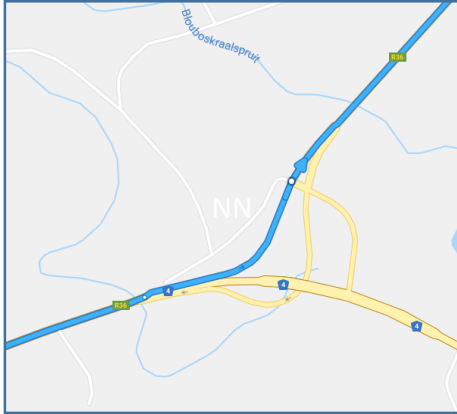

## Directions to Tomjachu

From the WEST – OR Tambo Airport, Johannesburg, Pretoria

*(This route has tolls. They do not accept international credit cards, only cash)*

- From **OR Tambo** get on the R21 for 1.9 km, then take the left lane to the N12 toward Emalahleni (Witbank)
- After 113km merge onto the **N4 East** towards **Mbombela/Nelspruit**
- After 103km you will see Milly's Trout store (a great place to stop for a snack)
- 11km after Milly's take the exit left to **R36** (towards Nelspruit/Mashishing) and onto **R539**

- Continue along R539 for 45km and turn left at the T-junction onto **N4** to **Mbombela/Nelspruit**
- After 23km use left lane to take the ramp signposted **R104 Mbombela/Nelspruit**
- Continue on R104 for 6.5km and turn right onto **R40 (Samora Machel Dr)** towards Barberton
- Continue straight through 2 intersections, and get into the left lane
- At the 3<sup>rd</sup> intersection turn left down **Dr Enos Mabuza Dr** (there is a Spar supermarket and a Spur restaurant on the corner)
- Continue along Dr Enos Mabuza Dr for 4.3km, straight over two circles
- At the third circle take the 3<sup>rd</sup> exit and continue along **Ferreira St** for around 7km, where the tar ends and becomes a gravel road (**Uitkyk Road**)

- Continue on this gravel road (Uitkyk Road) for 1.75 km
- At the top of the hill look out for the large Tomjachu Bush Retreat sign and the number **24**
- Turn left down the single gravel road at number 24 (also signposted Uitkyk Nurseries)
- Continue straight for 3km on this track
- Our gate is on the right with a big sign saying **Tomjachu Bush Retreat**
- Press the RECEPTION button and let us know the name on the reservation
- Follow internal signs to Reception where you will be welcomed by our staff