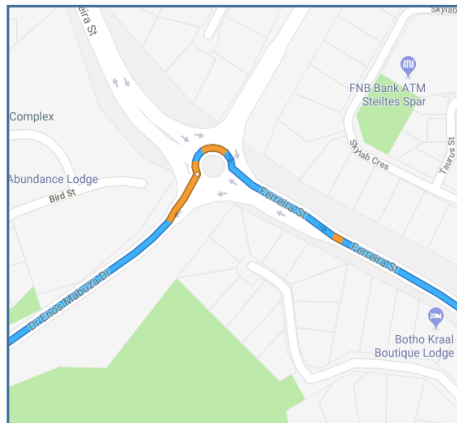

## Directions to Tomjachu

From the WEST – OR Tambo Airport, Johannesburg, Pretoria

*(This route has tolls. They do not accept international credit cards, only cash)*

- From **OR Tambo** get on the R21 for 1.9 km, then take the left lane to the N12 toward Emalahleni (Witbank)
- After 113km merge onto the **N4 East** towards **Mbombela/Nelspruit**
- After 103km you will see Milly's Trout store (a great place to stop for a snack)
- 11km after Milly's take the exit left to **R36** (towards Nelspruit/Mashishing) and onto **R539**

- Continue along R539 for 45km and turn left at the T-junction onto **N4** to **Mbombela/Nelspruit**
- After 23km use left lane to take the ramp signposted **R104 Mbombela/Nelspruit**
- Continue on R104 for 6.5km and turn right onto **R40 (Samora Machel Dr)** towards Barberton
- Continue straight through 2 intersections, and get into the left lane
- At the 3<sup>rd</sup> intersection turn left down **Dr Enos Mabuza Dr** (there is a Spar supermarket and a Spur restaurant on the corner)
- Continue along Dr Enos Mabuza Dr for 4.3km, straight over two circles
- At the third circle take the 3<sup>rd</sup> exit and continue along **Ferreira St** for around 7km, where the tar ends and becomes a gravel road (**Uitkyk Road**)

- Continue on this gravel road (Uitkyk Road) for 1.75 km
- At the top of the hill look out for the large Tomjachu Bush Retreat sign and the number **24**
- Turn left down the single gravel road at number 24 (also signposted Uitkyk Nurseries)
- Continue straight for 3km on this track
- Our gate is on the right with a big sign saying **Tomjachu Bush Retreat**
- Press the RECEPTION button and let us know the name on the reservation
- Follow internal signs to Reception where you will be welcomed by our staff