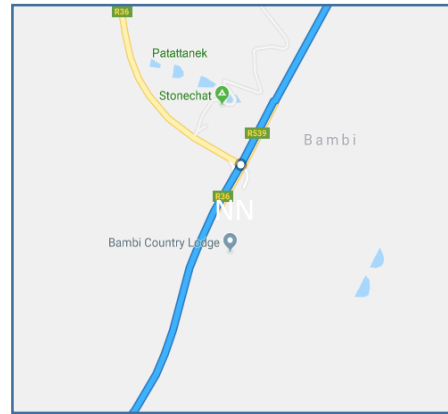

## Directions to Tomjachu

From the WEST – OR Tambo Airport, Johannesburg, Pretoria

*(This route has tolls. They do not accept international credit cards, only cash)*

- From **OR Tambo** get on the R21 for 1.9 km, then take the left lane to the N12 toward Emalahleni (Witbank)
- After 113km merge onto the **N4 East** towards **Mbombela/Nelspruit**
- After 103km you will see Milly's Trout store (a great place to stop for a snack)
- 11km after Milly's take the exit left to **R36** (towards Nelspruit/Mashishing) and onto **R539**

- Continue along R539 for 45km and turn left at the T-junction onto **N4** to **Mbombela/Nelspruit**
- After 23km use left lane to take the ramp signposted **R104 Mbombela/Nelspruit**
- Continue on R104 for 6.5km and turn right onto **R40 (Samora Machel Dr)** towards Barberton
- Continue straight through 2 intersections, and get into the left lane
- At the 3<sup>rd</sup> intersection turn left down **Dr Enos Mabuza Dr** (there is a Spar supermarket and a Spur restaurant on the corner)
- Continue along Dr Enos Mabuza Dr for 4.3km, straight over two circles
- At the third circle take the 3<sup>rd</sup> exit and continue along **Ferreira St** for around 7km, where the tar ends and becomes a gravel road (**Uitkyk Road**)

- Continue on this gravel road (Uitkyk Road) for 1.75 km
- At the top of the hill look out for the large Tomjachu Bush Retreat sign and the number **24**
- Turn left down the single gravel road at number 24 (also signposted Uitkyk Nurseries)
- Continue straight for 3km on this track
- Our gate is on the right with a big sign saying **Tomjachu Bush Retreat**
- Press the RECEPTION button and let us know the name on the reservation
- Follow internal signs to Reception where you will be welcomed by our staff